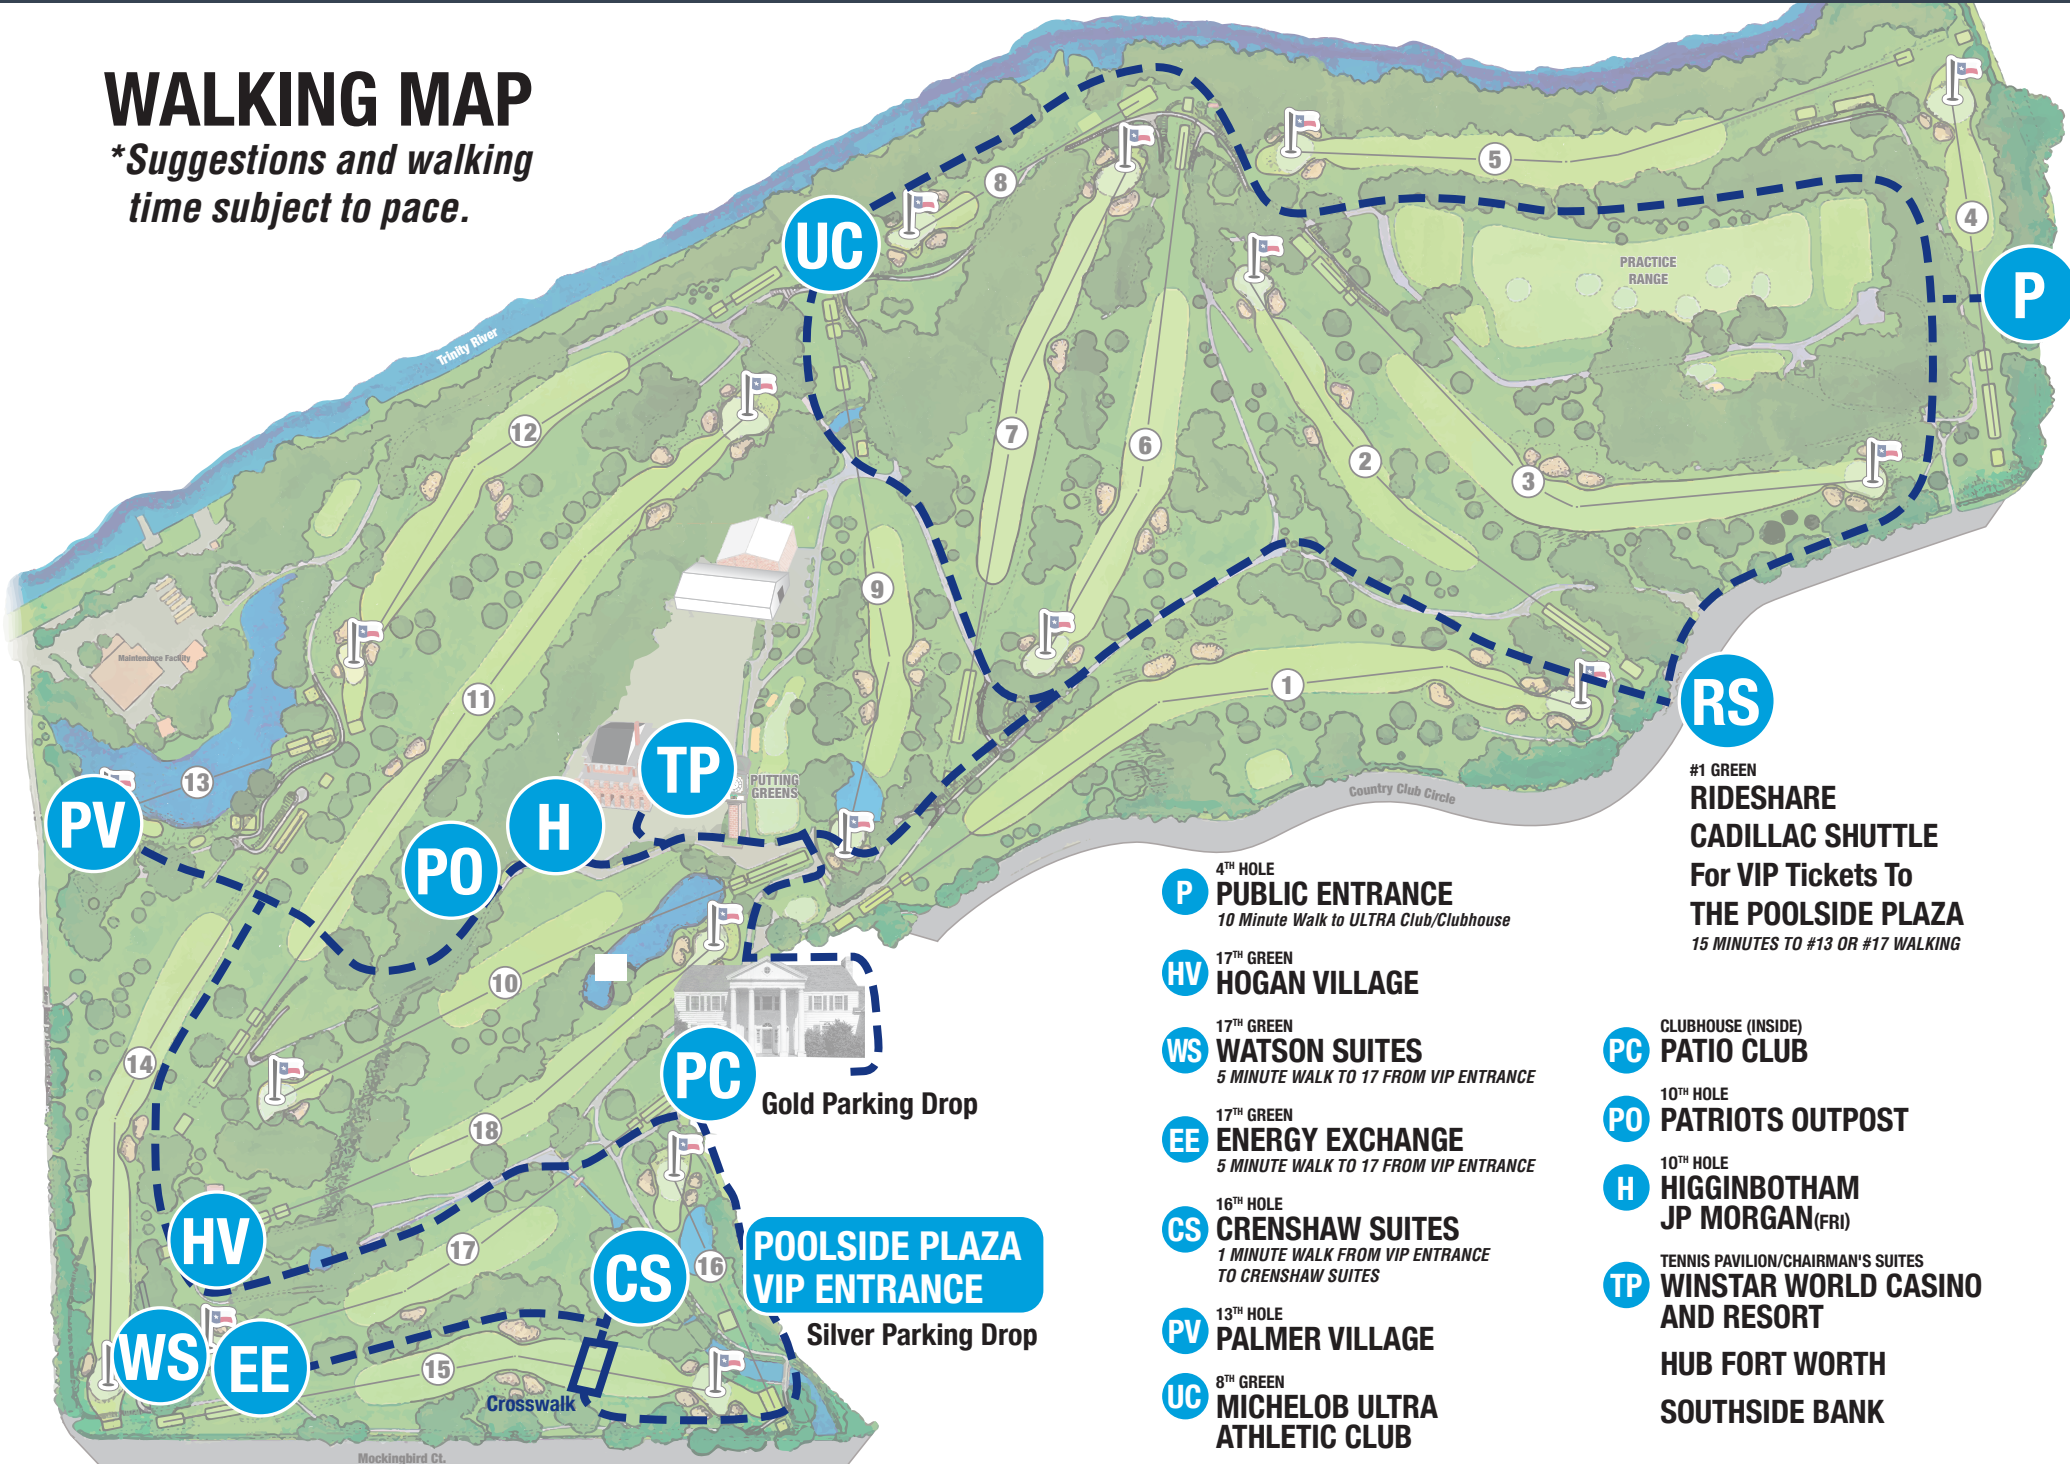

WALKING MAP

*Suggestions and walking time subject to pace.

- P** 4TH HOLE
PUBLIC ENTRANCE
10 Minute Walk to ULTRA Club/Clubhouse
- HV** 17TH GREEN
HOGAN VILLAGE
- WS** 17TH GREEN
WATSON SUITES
5 MINUTE WALK TO 17 FROM VIP ENTRANCE
- EE** 17TH GREEN
ENERGY EXCHANGE
5 MINUTE WALK TO 17 FROM VIP ENTRANCE
- CS** 16TH HOLE
CRENSHAW SUITES
1 MINUTE WALK FROM VIP ENTRANCE TO CRENSHAW SUITES
- PV** 13TH HOLE
PALMER VILLAGE
- UC** 8TH GREEN
MICHELOB ULTRA ATHLETIC CLUB

- RS** #1 GREEN
RIDESHARE CADILLAC SHUTTLE
For VIP Tickets To THE POOLSIDE PLAZA
15 MINUTES TO #13 OR #17 WALKING
- PC** CLUBHOUSE (INSIDE)
PATIO CLUB
- PO** 10TH HOLE
PATRIOTS OUTPOST
- H** 10TH HOLE
HIGGINBOTHAM JP MORGAN (FRI)
- TP** TENNIS PAVILION/CHAIRMAN'S SUITES
WINSTAR WORLD CASINO AND RESORT
- HUB FORT WORTH**
- SOUTHSIDE BANK**

Gold Parking Drop

POOLSIDE PLAZA VIP ENTRANCE

Silver Parking Drop